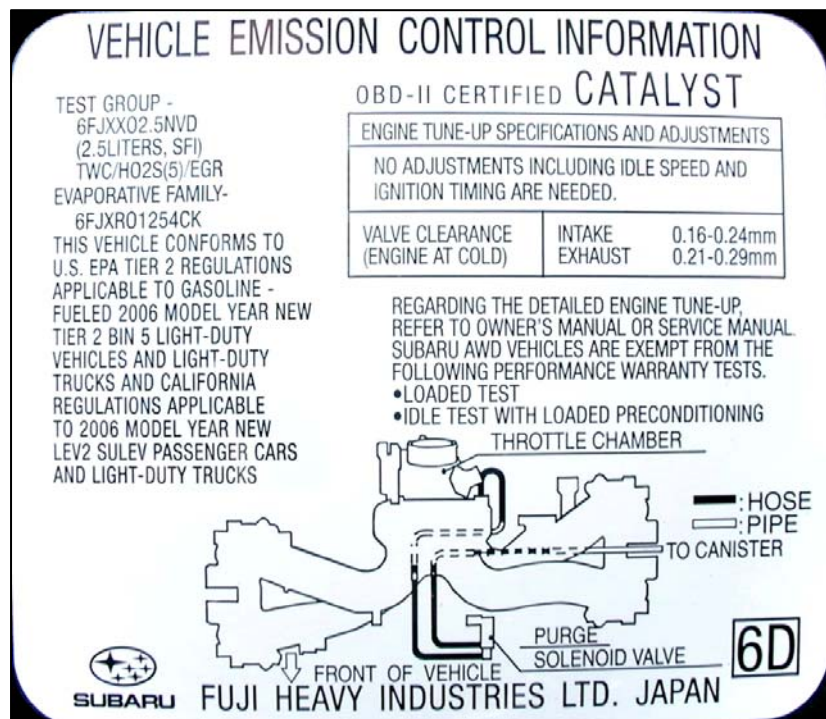

## Introduction

This document provides guidance on how to identify vehicles registered in Vermont that have an extended emissions warranty of 15 years or 150,000 miles (whichever comes first). Starting with the 2003 model year, vehicles registered in Vermont that are designated as PZEVs (Partial Zero Emission Vehicles) or AT-PZEVs (Advanced Technology Partial Zero Emission Vehicles) have this extended emissions warranty. In addition, these vehicles meet the cleanest tailpipe emissions standards and have zero evaporative emissions.

## How to Identify These Vehicles

First, based on model year, make and model, determine if the vehicle is included in the list on the following pages. If the vehicle is included on this list, then note the TEST GROUP code listed in the far right column. Next, check the vehicle's Vehicle Emission Control Information (VECI) label to determine if the vehicle conforms to California Regulations. The VECI label is located in the engine compartment, typically on the underside of the vehicle's hood. An example of an actual VECI label is shown. In this example, the statement confirming that the vehicle conforms to California Regulations is located in the left portion of the label. Next, identify the vehicle's engine TEST GROUP code also found on the VECI label. In this example, the engine TEST GROUP code (**6FJXX02.5NVD**) is located in the upper left portion of the label. Note that some VECI labels may use the term 'GROUP' or 'ENGINE FAMILY' in lieu of the term 'TEST GROUP'. However, do not confuse the EVAPORATIVE FAMILY code (sometimes identified as 'EVAP FAMILY' or 'EVAP') with the engine TEST GROUP code.

Example Vehicle Emission Control Information Label

Finally, if the engine TEST GROUP code on the vehicle's VECI label matches the TEST GROUP code on the list, the vehicle has an emissions warranty of 15 years or 150,000 miles (whichever comes first).