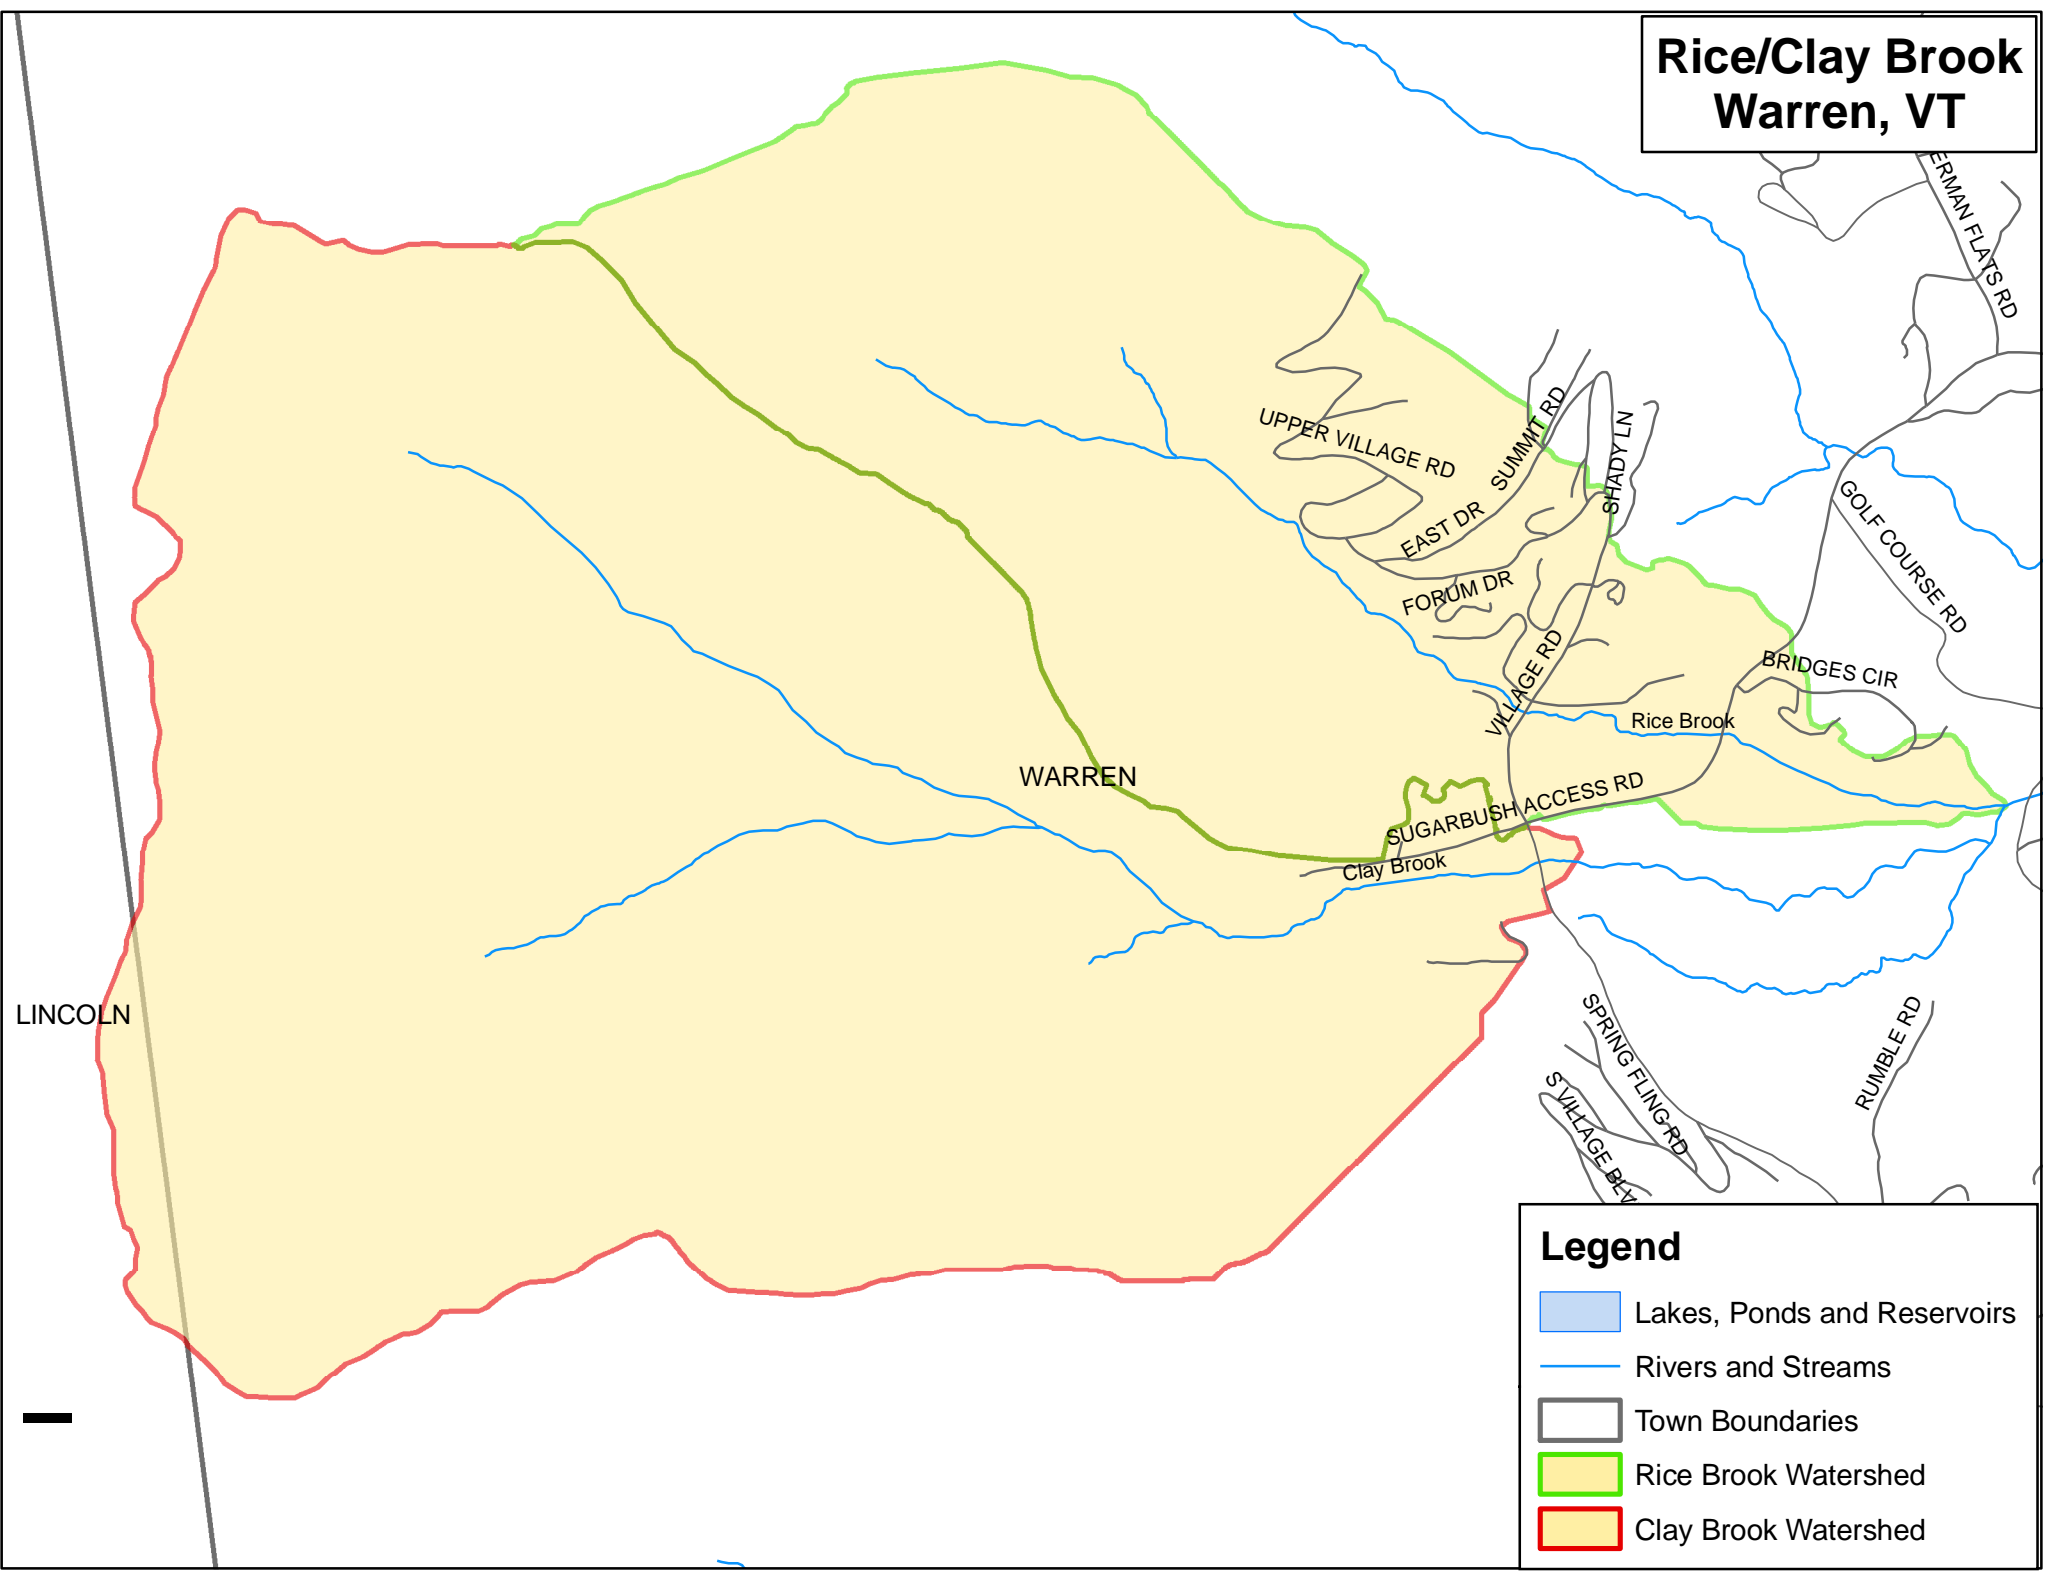

# Rice/Clay Brook Warren, VT

**Legend**

- Lakes, Ponds and Reservoirs
- Rivers and Streams
- Town Boundaries
- Rice Brook Watershed
- Clay Brook Watershed

LINCOLN

WARREN

UPPER VILLAGE RD

EAST DR

SUMMIT RD

SHADY LN

FORUM DR

VILLAGE RD

SUGARBUSH ACCESS RD

BRIDGES CIR

GOLF COURSE RD

ERMAN FLAYS RD

Rice Brook

Clay Brook

SPRING FLING RD

S VILLAGE RD

RUMBLE RD