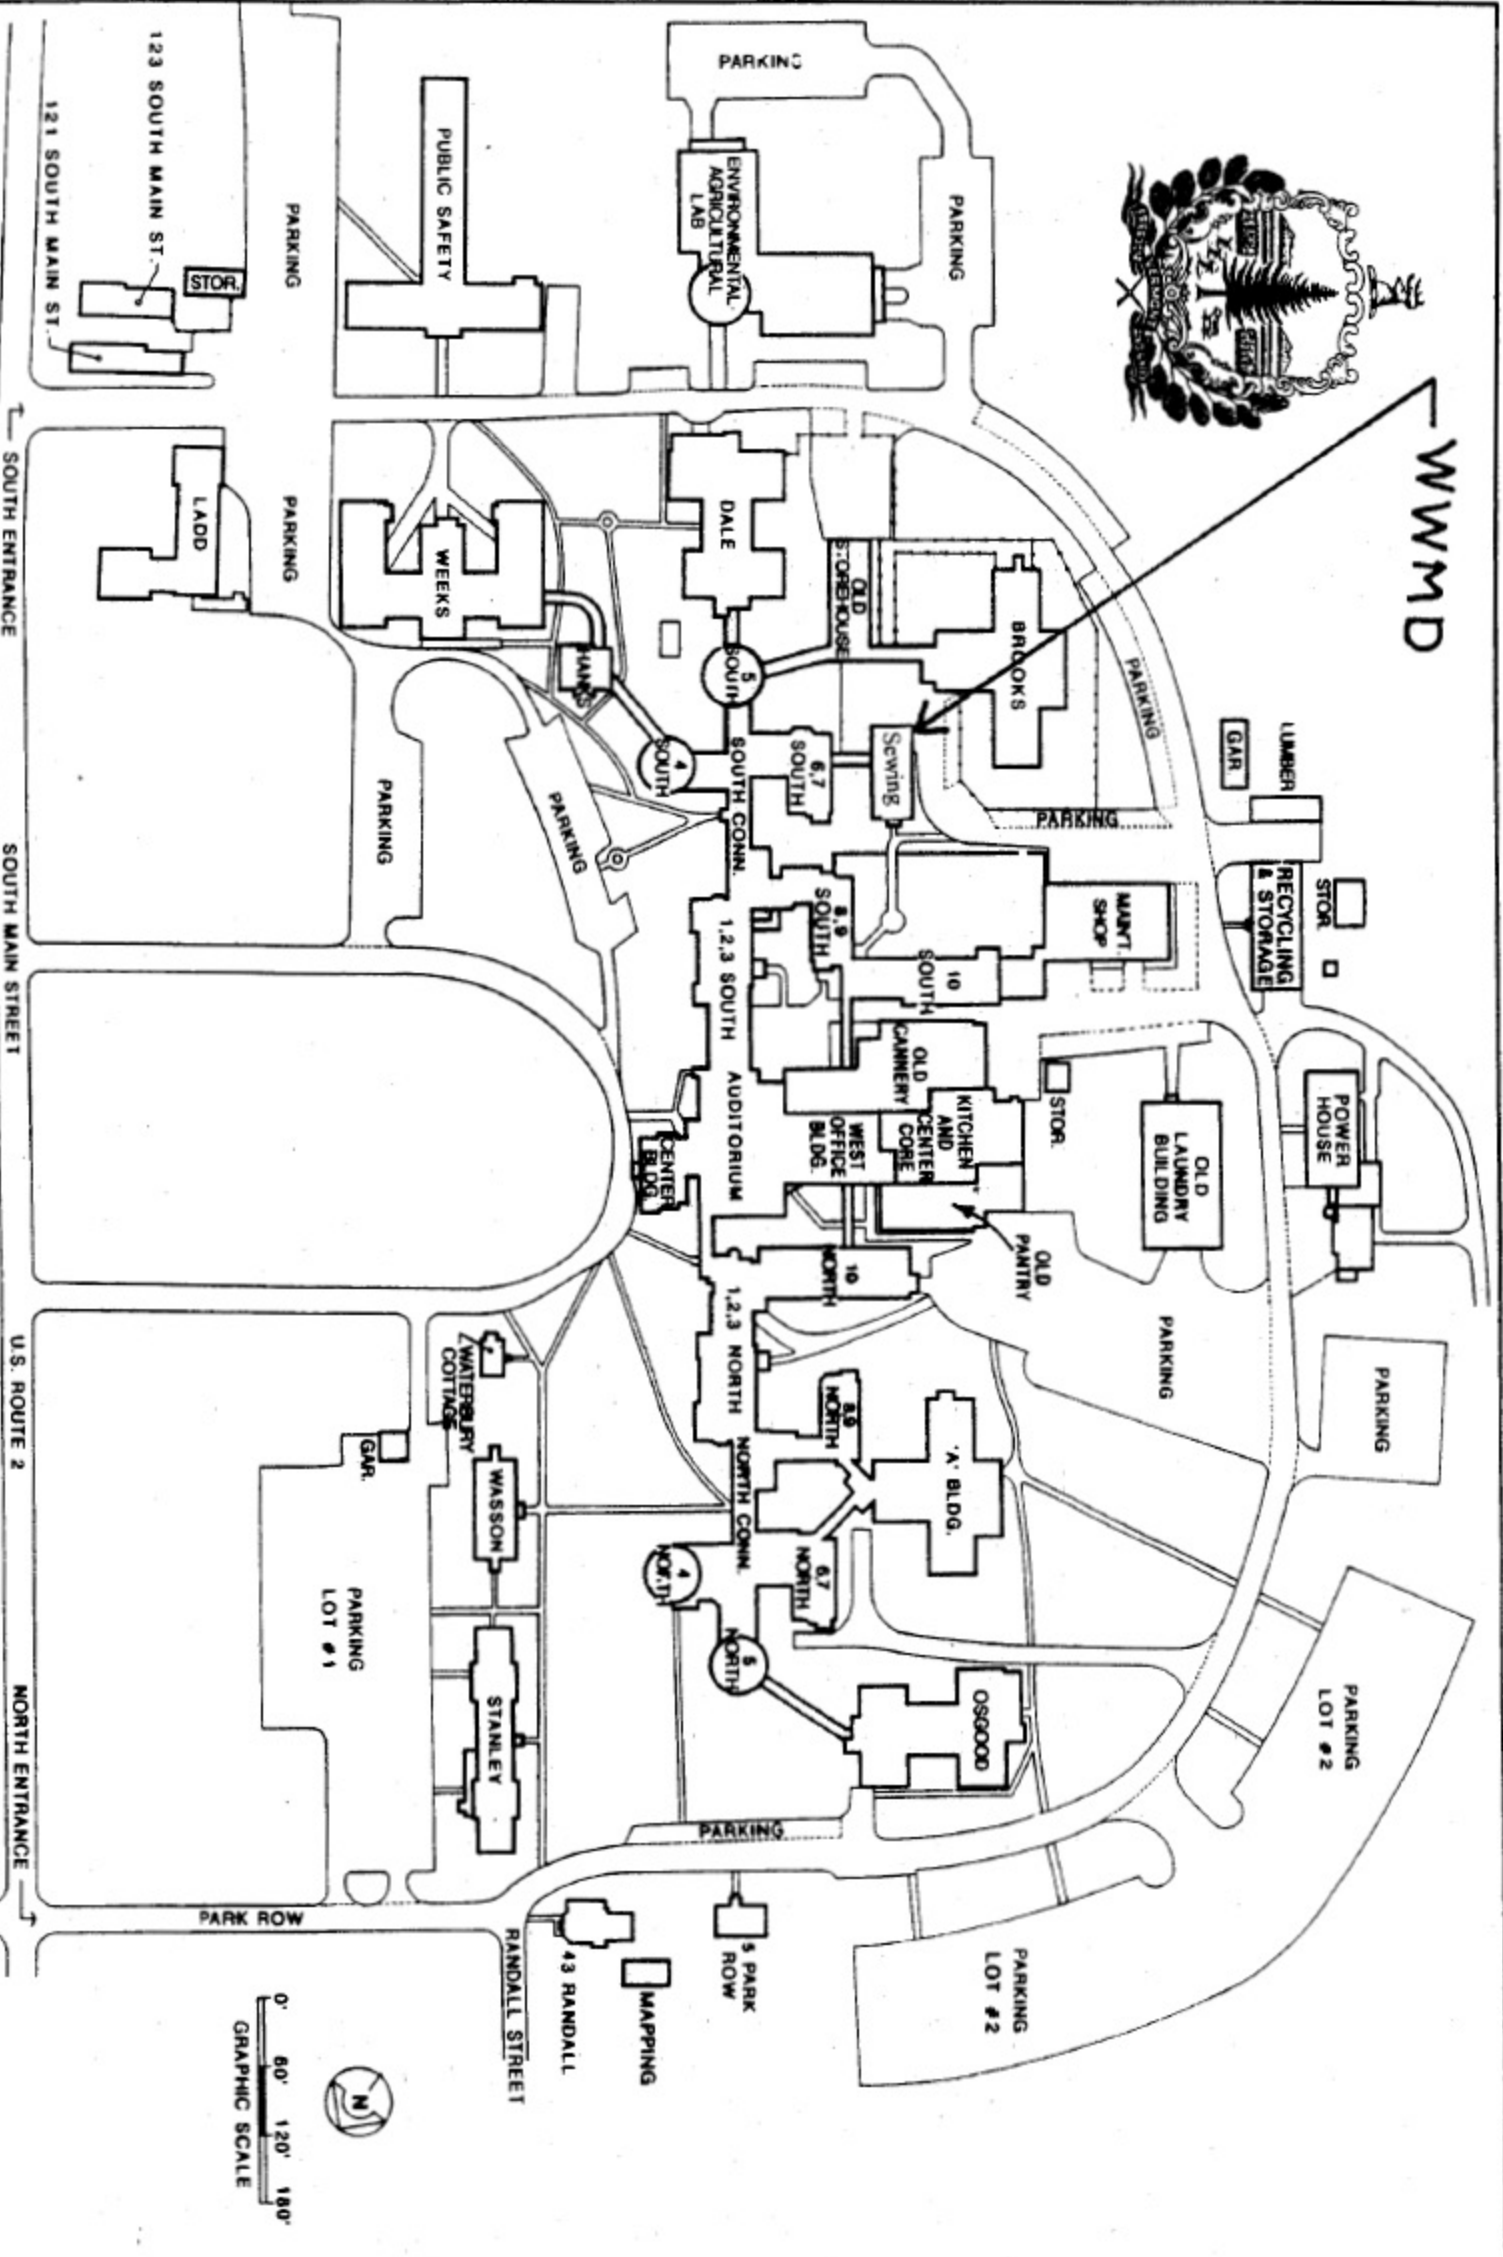

LOCATION MAP FOR STATE OFFICES IN THE WATERBURY STATE OFFICE COMPLEX

WWMD

LOCATION MAP FOR STATE OFFICE COMPLEX VILLAGE OF WATERBURY, VERMONT